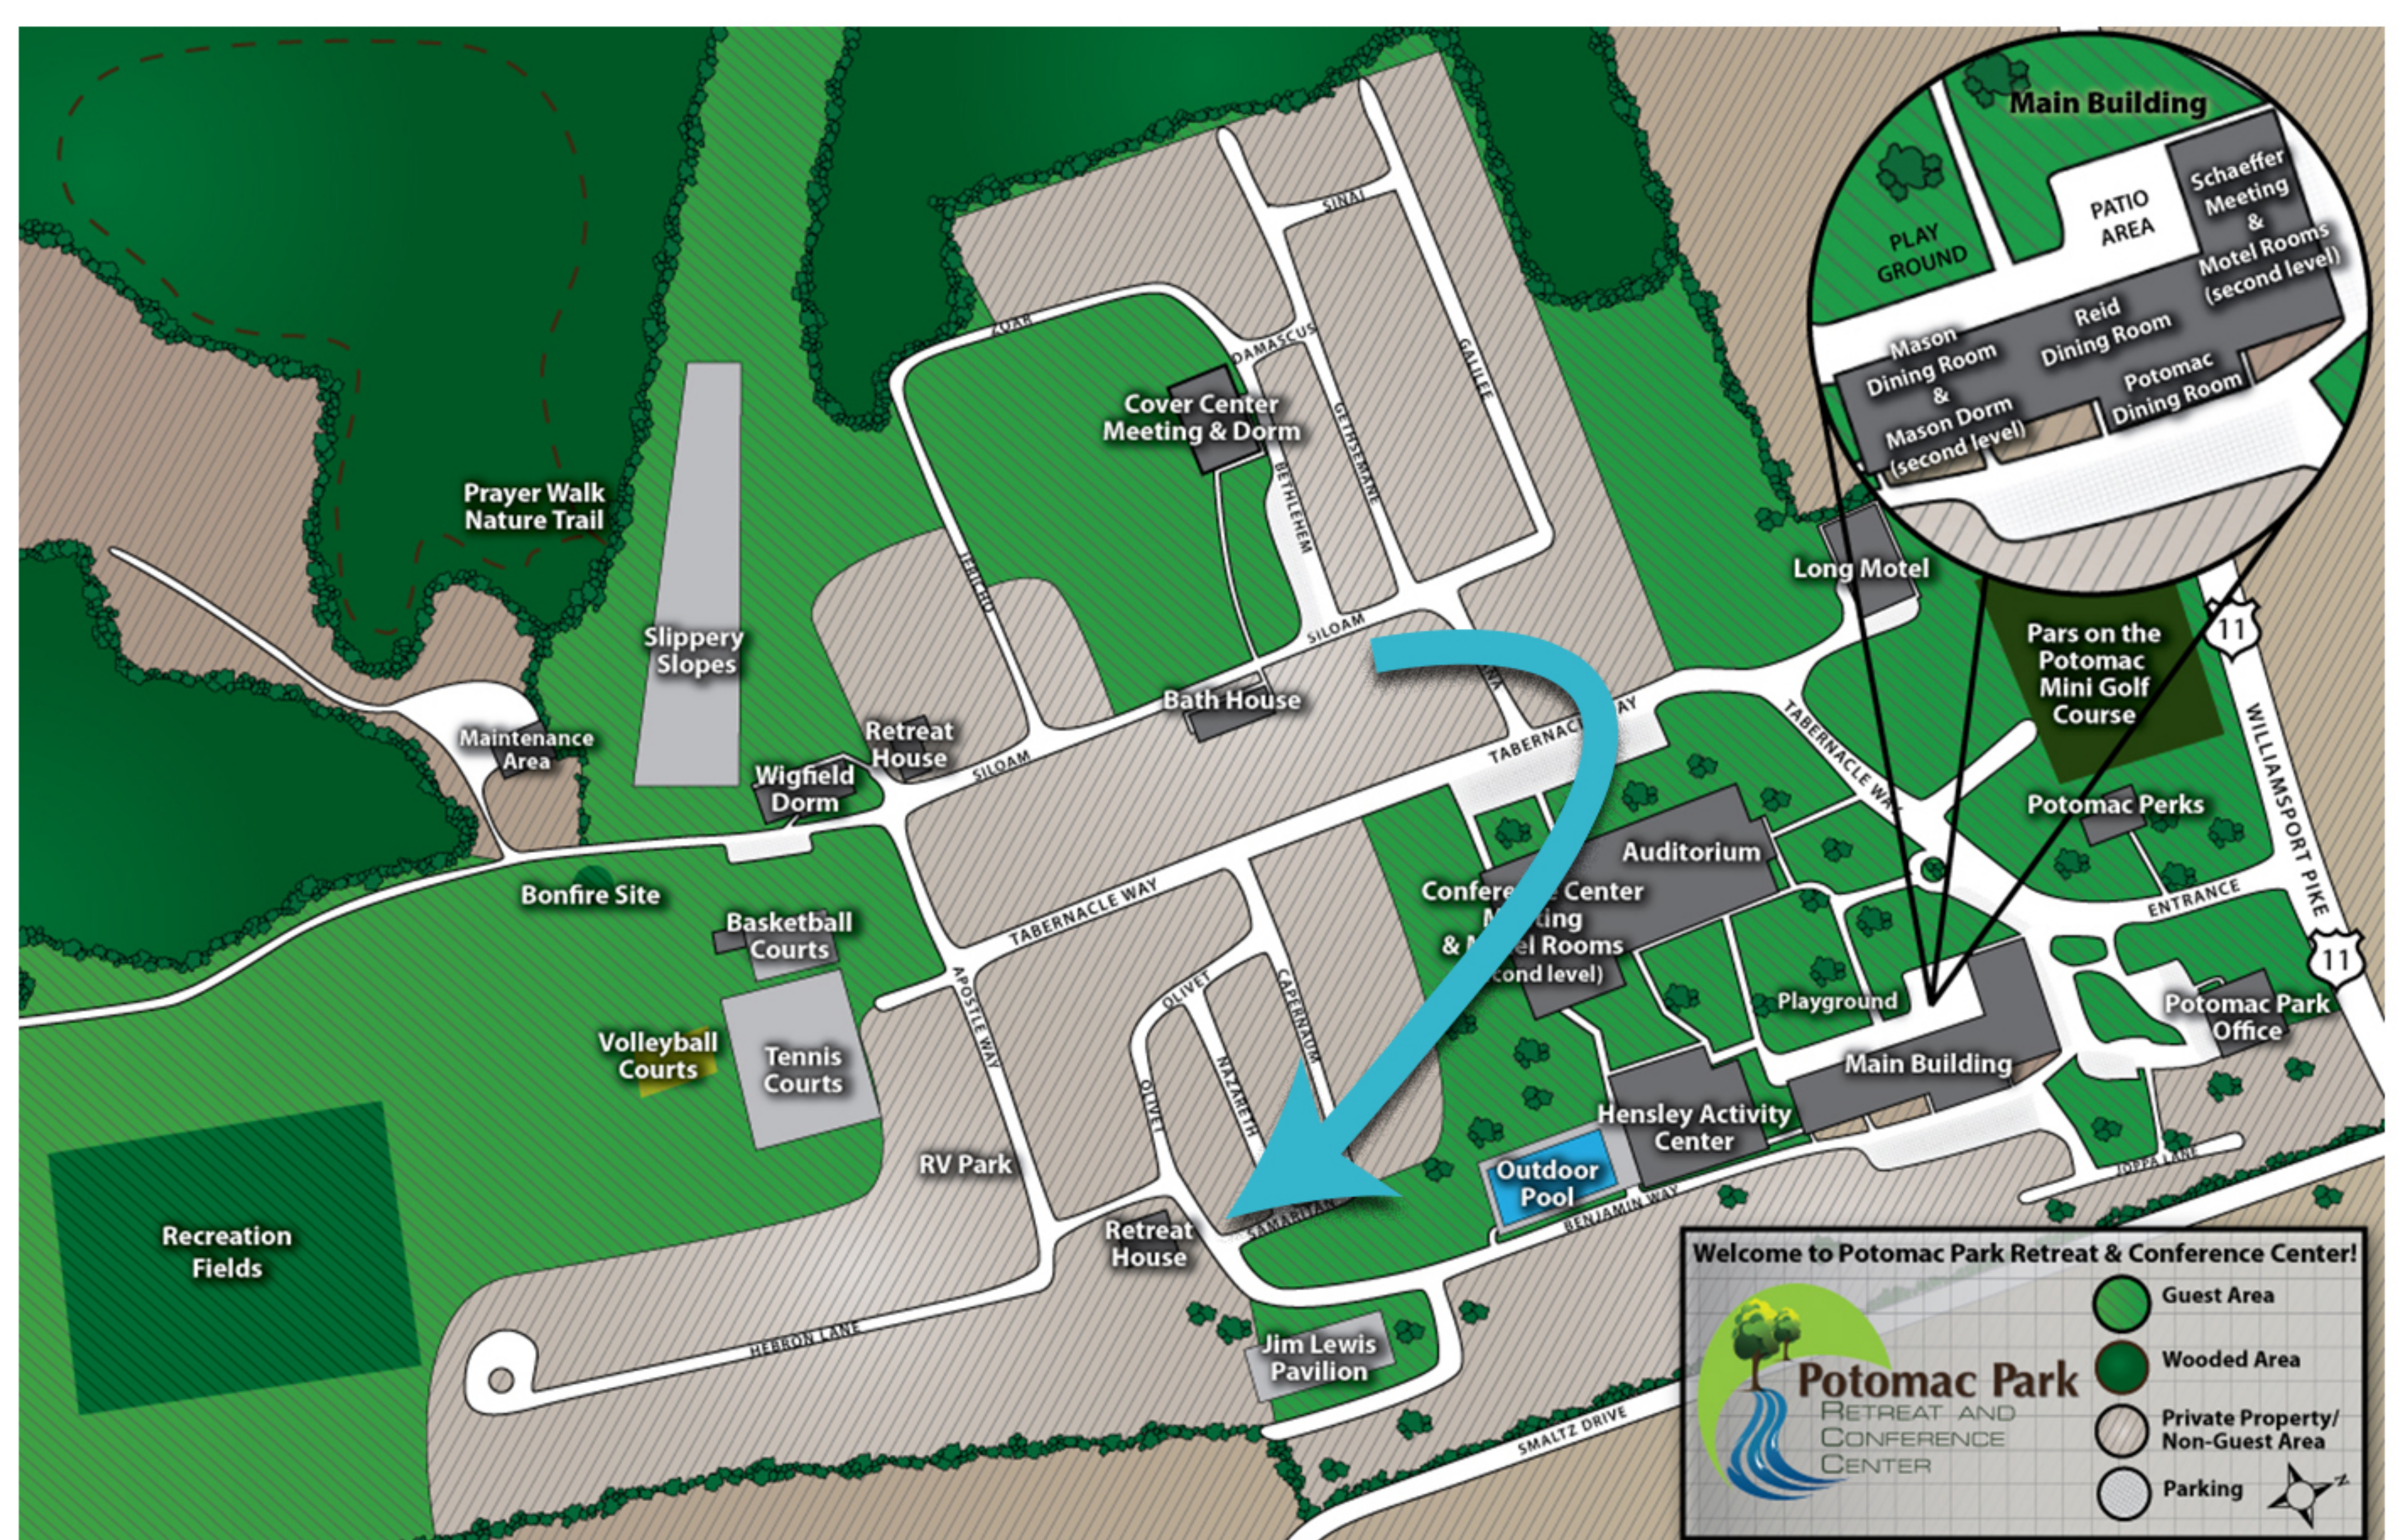

Potomac Lodge

The Potomac Lodge is a great option for groups wanting affordable dorm style retreat packages. The contained building allows small groups to feel at home with 3 bathrooms, a kitchen, dining room and living room. The lower level contains 2 bedrooms (one with 1 queen bed and the other with 2 bunk sets), and the upper level contains 3 sets of bunk beds and 2 twin beds for a building lodging capacity of 14 guests.