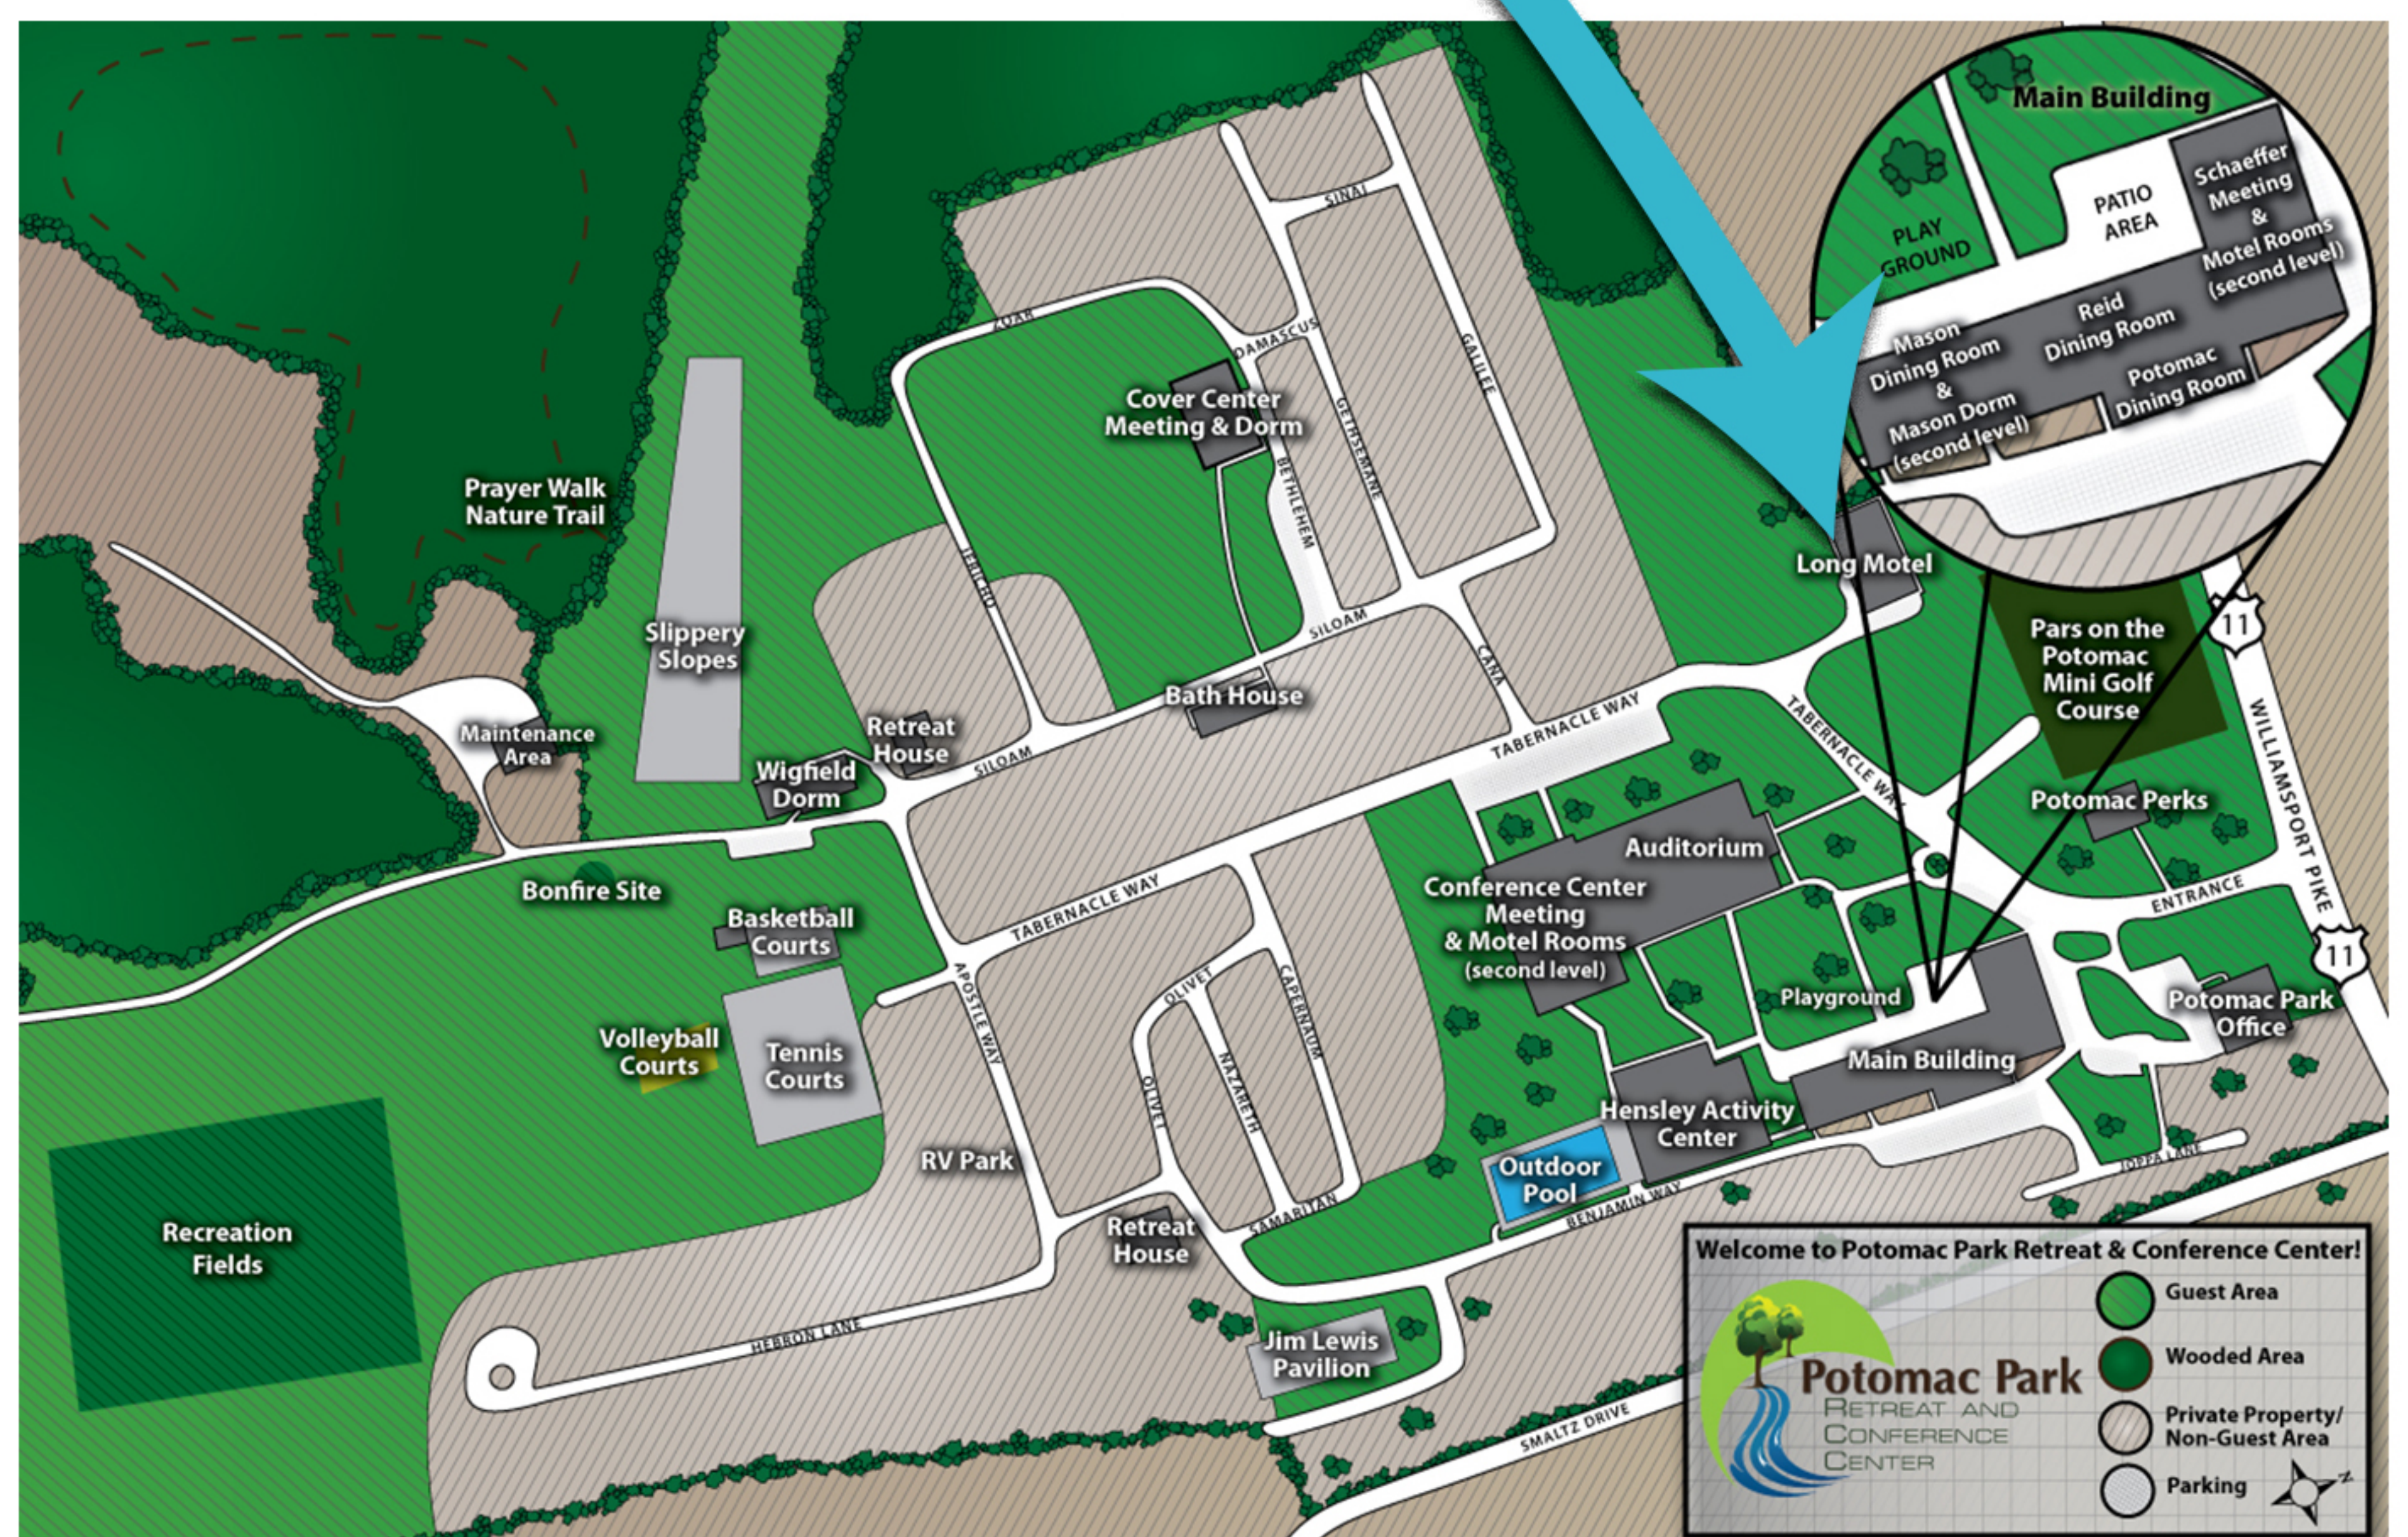

Potomac Lodge

The Potomac Lodge is a great option for groups wanting affordable dorm style retreat packages. The contained building allows small groups to feel at home with 3 bathrooms, a kitchen, dining room and living room. The lower level contains 2 bedrooms (one with 1 queen bed and the other with 2 bunk sets), and the upper level contains 3 sets of bunk beds and 2 twin beds for a building lodging capacity of 14 guests.