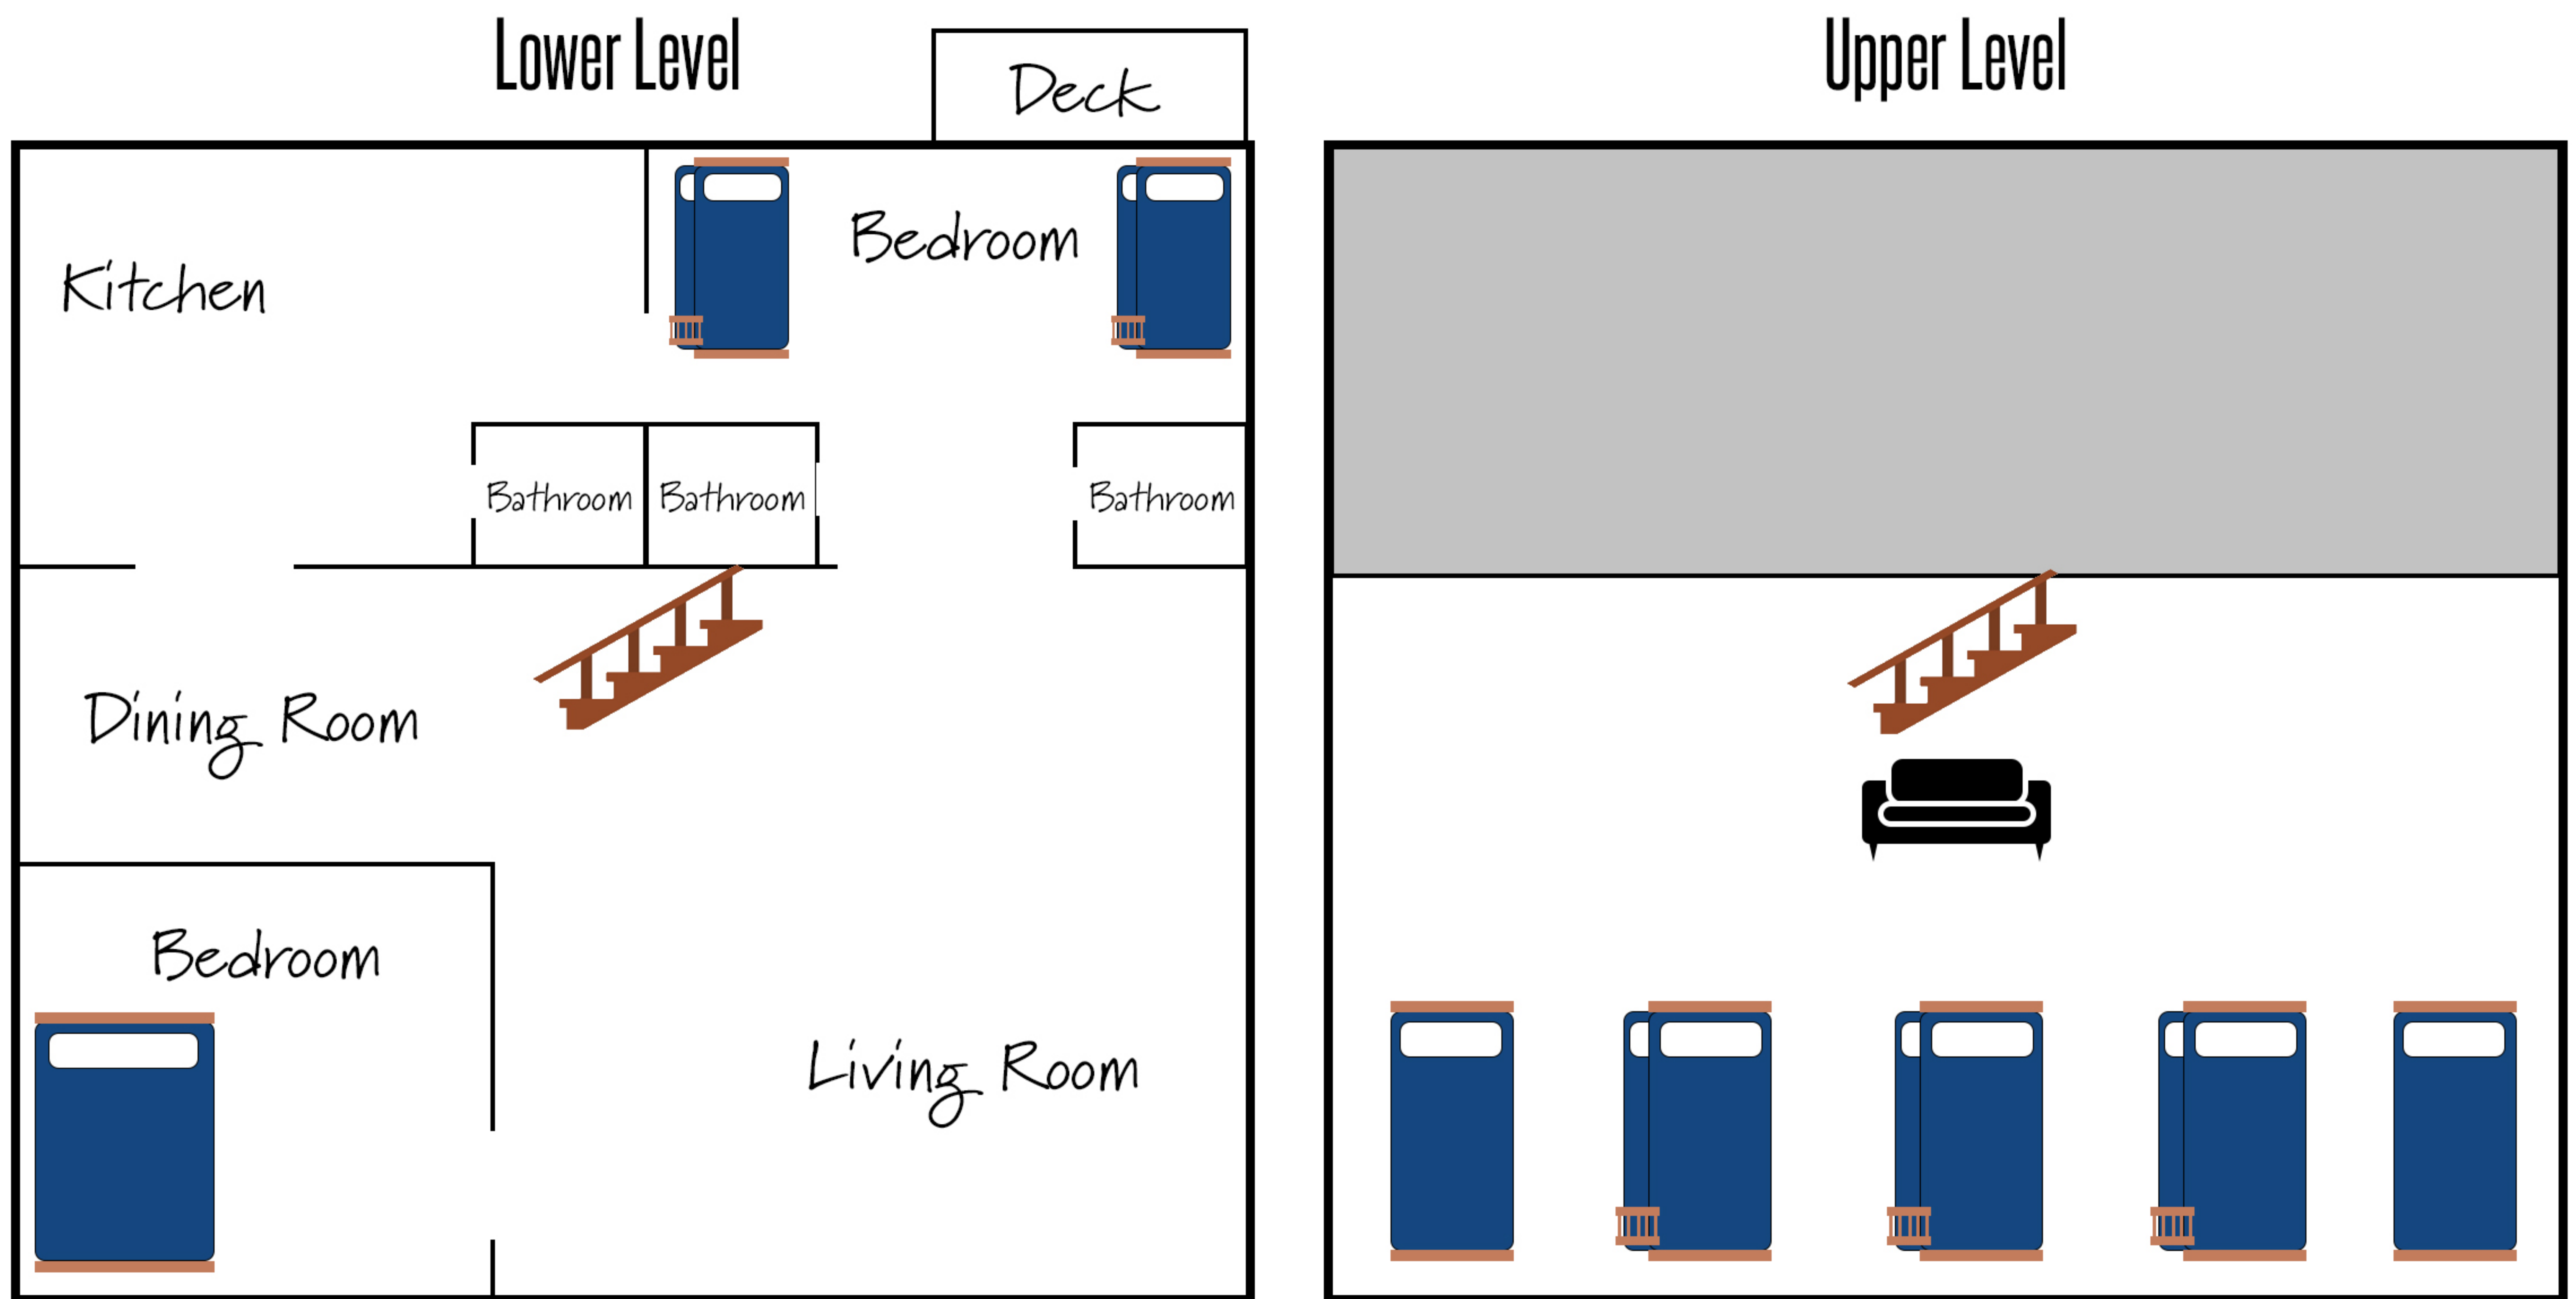

Back Side

Potomac Perks

Rooms 11-14 & 17-20: 1 Full Bed & 1 Twin Bed
Room 15-16: 2 Queen Beds with microwave, mini fridge, and coffee maker
 Long Motel Upper sleeps a total of 32 guests.

Rooms 2-4 & 7-10: 1 Full Bed & 1 Twin
Rooms 5-6: 2 Queen Beds with microwave, mini fridge, coffee maker and handicap rails in the bathroom
 Long Motel Lower sleeps 29 guests total.

Potomac Lodge

The Potomac Lodge is a great option for groups wanting affordable dorm style retreat packages. The contained building allows small groups to feel at home with 3 bathrooms, a kitchen, dining room and living room. The lower level contains 2 bedrooms (one with 1 queen bed and the other with 2 bunk sets), and the upper level contains 3 sets of bunk beds and 2 twin beds for a building lodging capacity of 14 guests.

Cover Center Dorm

The Cover Center dorm is a great option for groups wanting affordable dorm style retreat packages. The contained building allows groups to split guests among 4 rooms, each room offering 6 bunk sets, sleeping 12 per room and 48 total. These rooms have no back wall or door which creates a common area that's great for devotionals and fellowship. There are restrooms and shower facilities located at the end of the hallway.

Mason Dormitory

Overlooking Playground & Dining Room Patio

Schaeffer Motel & Meeting

Hensley Activity Center

Rooms offer configurations of 2 sets of bunkbeds, a sitting chair, night stand and a small dresser or desk in each.